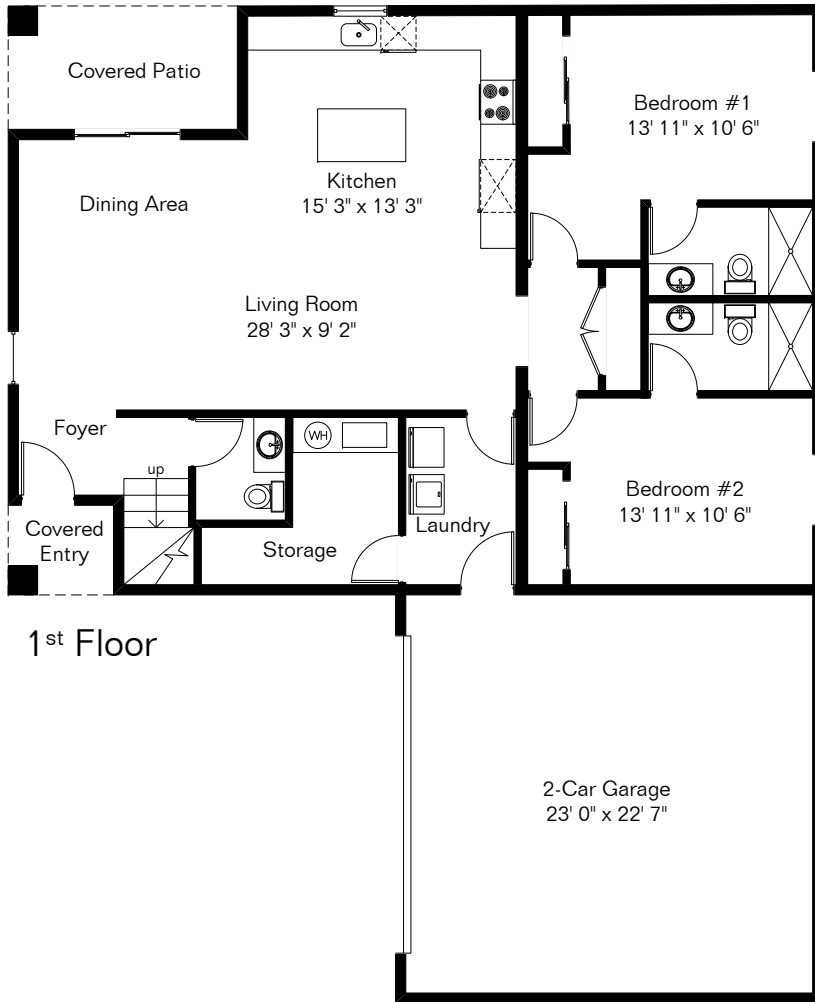

The square footages and room size information are deemed to be reliable but are not guaranteed and should be independently verified. This drawing is for marketing purposes only.

# 2610 E Lee St

Site Visit August 2020

0 ft. 6 ft. 10 ft. 20 ft.

Copyright 2020 Floor Plans First! LLC  
All Rights Reserved.

Living Area 2,192 Sq Ft  
Garage 562 Sq Ft

Floor Plans First!  
See the Floor Plan First!