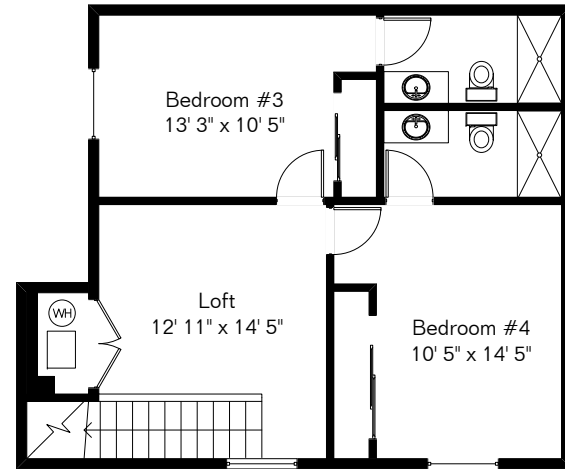

The square footages and room size information are deemed to be reliable but are not guaranteed and should be independently verified. This drawing is for marketing purposes only.

# 2610 E Lee St

Site Visit August 2020

0 ft. 6 ft. 10 ft. 20 ft.

Copyright 2020 Floor Plans First! LLC  
All Rights Reserved.

Living Area 2,192 Sq Ft  
Garage 562 Sq Ft

Floor Plans First!  
See the Floor Plan First!